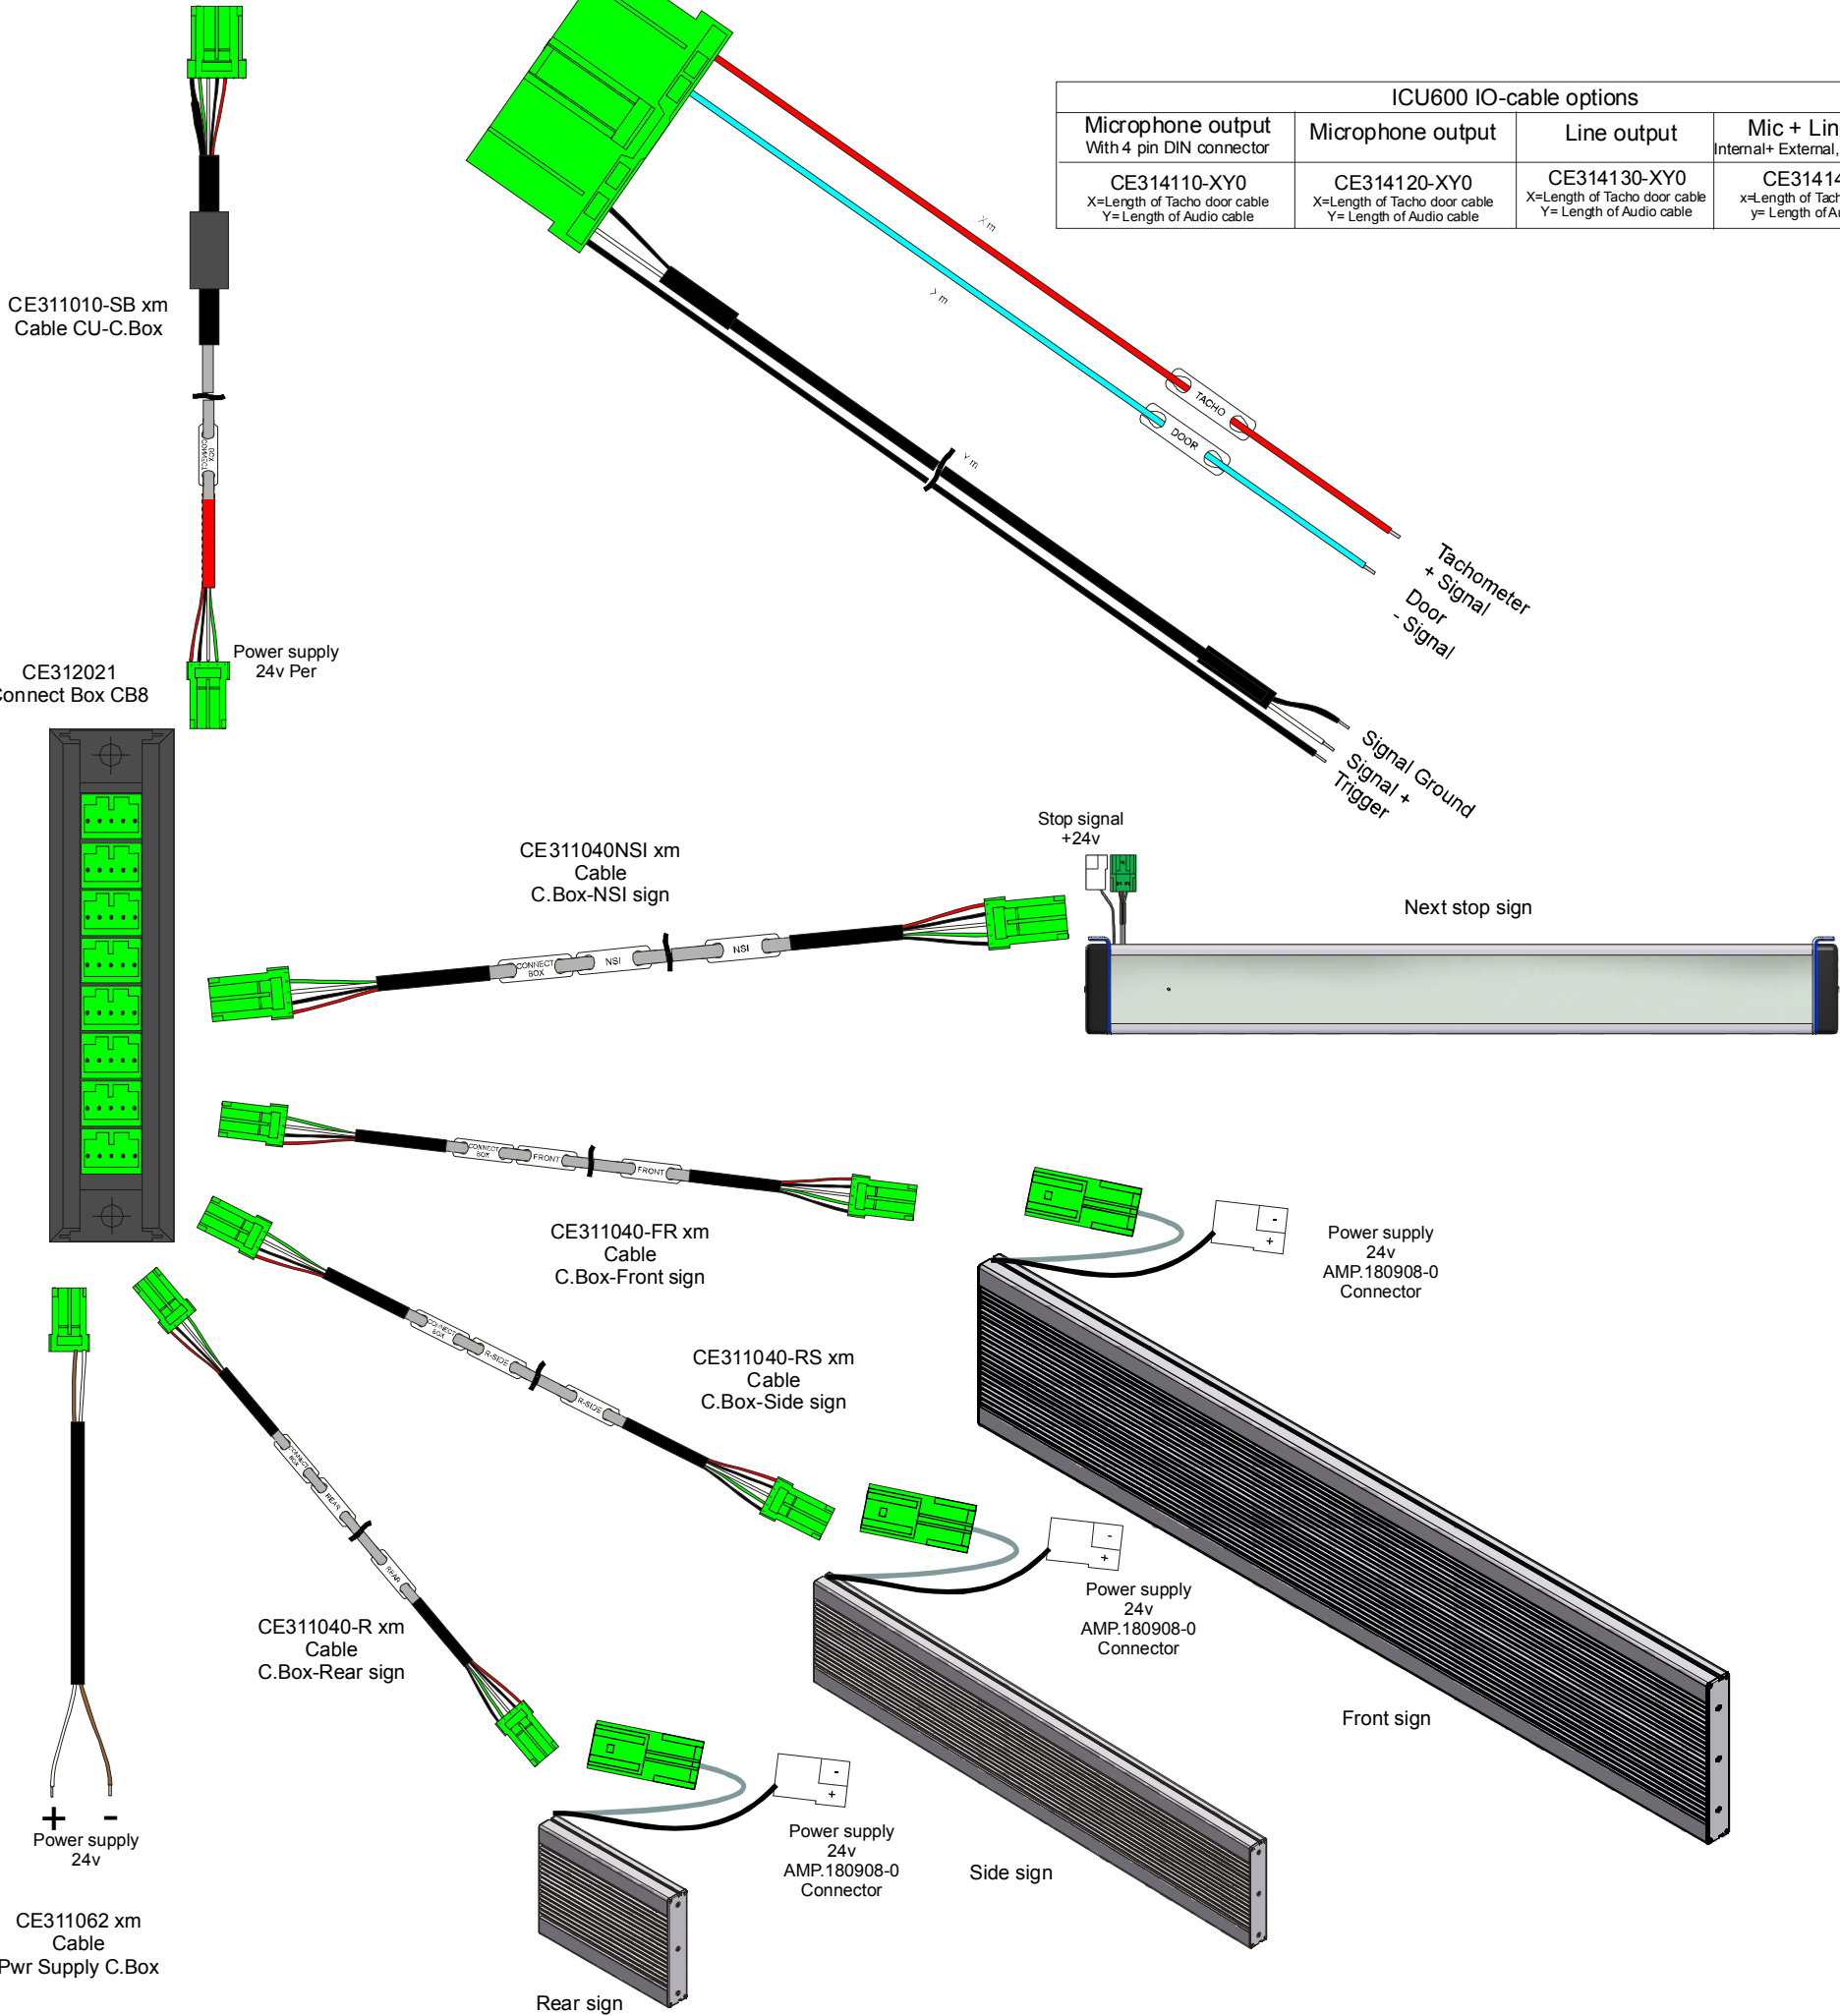

CU612002-000  
Control unit  
ICU 600

PE331613-10  
GPS Antenna Sat 5  
Incl 10m cable

ICU600 IO-cable options			
Microphone output With 4 pin DIN connector	Microphone output	Line output	Mic + Line output Internal+ External, 4 pin Din on Mic
CE314110-XY0 X=Length of Tacho door cable Y= Length of Audio cable	CE314120-XY0 X=Length of Tacho door cable Y= Length of Audio cable	CE314130-XY0 X=Length of Tacho door cable Y= Length of Audio cable	CE314140-xy0 x=Length of Tacho door cable y= Length of Audio cables

Rev:	Date:	Change:
R6	081128	Change to IL-AG connectors
R7	090921	Change to ICU600 version 2

Date	060821	Checked	Approved by	Mtrl.	S-class	Scale	Orig. Size	Sheet No.
Designer	HHj	Drawn by	HHj		S0	N/A		1/1
<b>mobitec</b> Connection diagram ICU600 With GPS					Art. No.		Doc. No.	
					02156		Rev. R7	