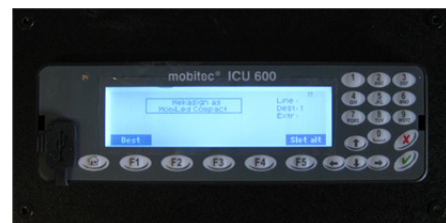

MobiLED Compact: new sign with integrated control panel

Advantage:

- Compact design with a resolution of 16x112
- Automatic night dimming
- Can type destinations directly on the sign
- Transfer destination via USB

MobiLED Compact is a small destination sign for tourist coaches and minibuses with a resolution of 16x112 pixels, the sign is equipped with an integrated control panel on the back.

The new sign from Mobitec comes in two versions:

- One with integrated control panel, and a slave sign without control.

With an integrated control panel, see pictured above, it is possible to type destinations directly on the back of the sign, and furthermore destinations programmed in MIE3 can be transferred via a USB key.