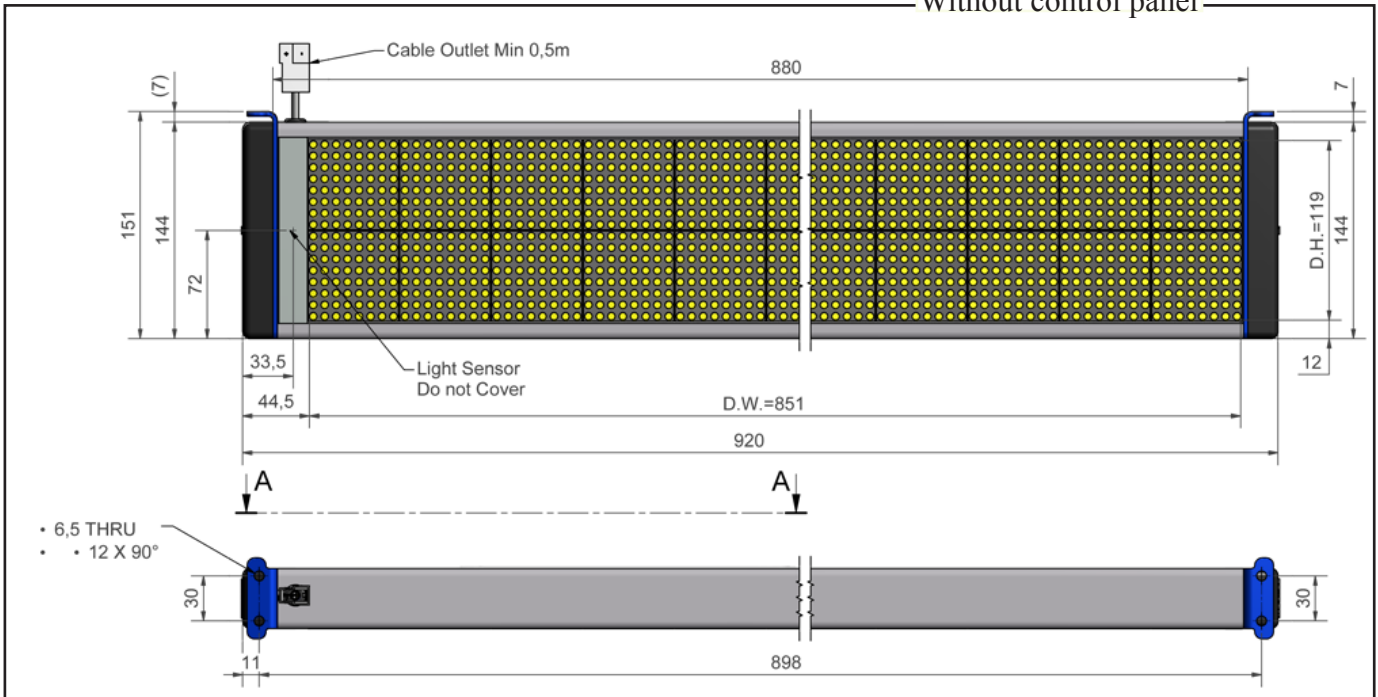

Without control panel